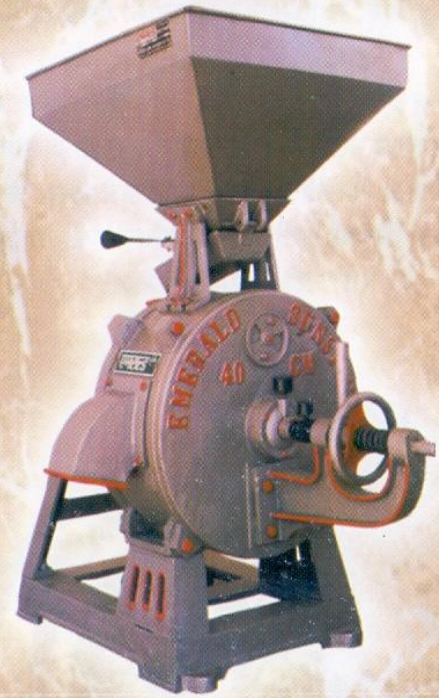

एमराल्ड® आटा चक्कियां

EMERALD®

FLOUR MILLS

Reg. No. : 772637 (C-7)

एमराल्ड®

विश्व प्रसिद्ध आटा चक्कियां

Vertical Rajkot - Sunstone type Flourmill
Size 35 c.m. to 45 c.m.

Vertical third Pedestal type Flourmill
Size 35 c.m. to 45 c.m.

Horizontal Bolt type Flourmill
Size 40 c.m. to 120 c.m.
also available in 25 c.m. to 45 c.m. in Janta Model

Vertical Ujjain type Flourmill
Size 35 c.m. to 45 c.m.